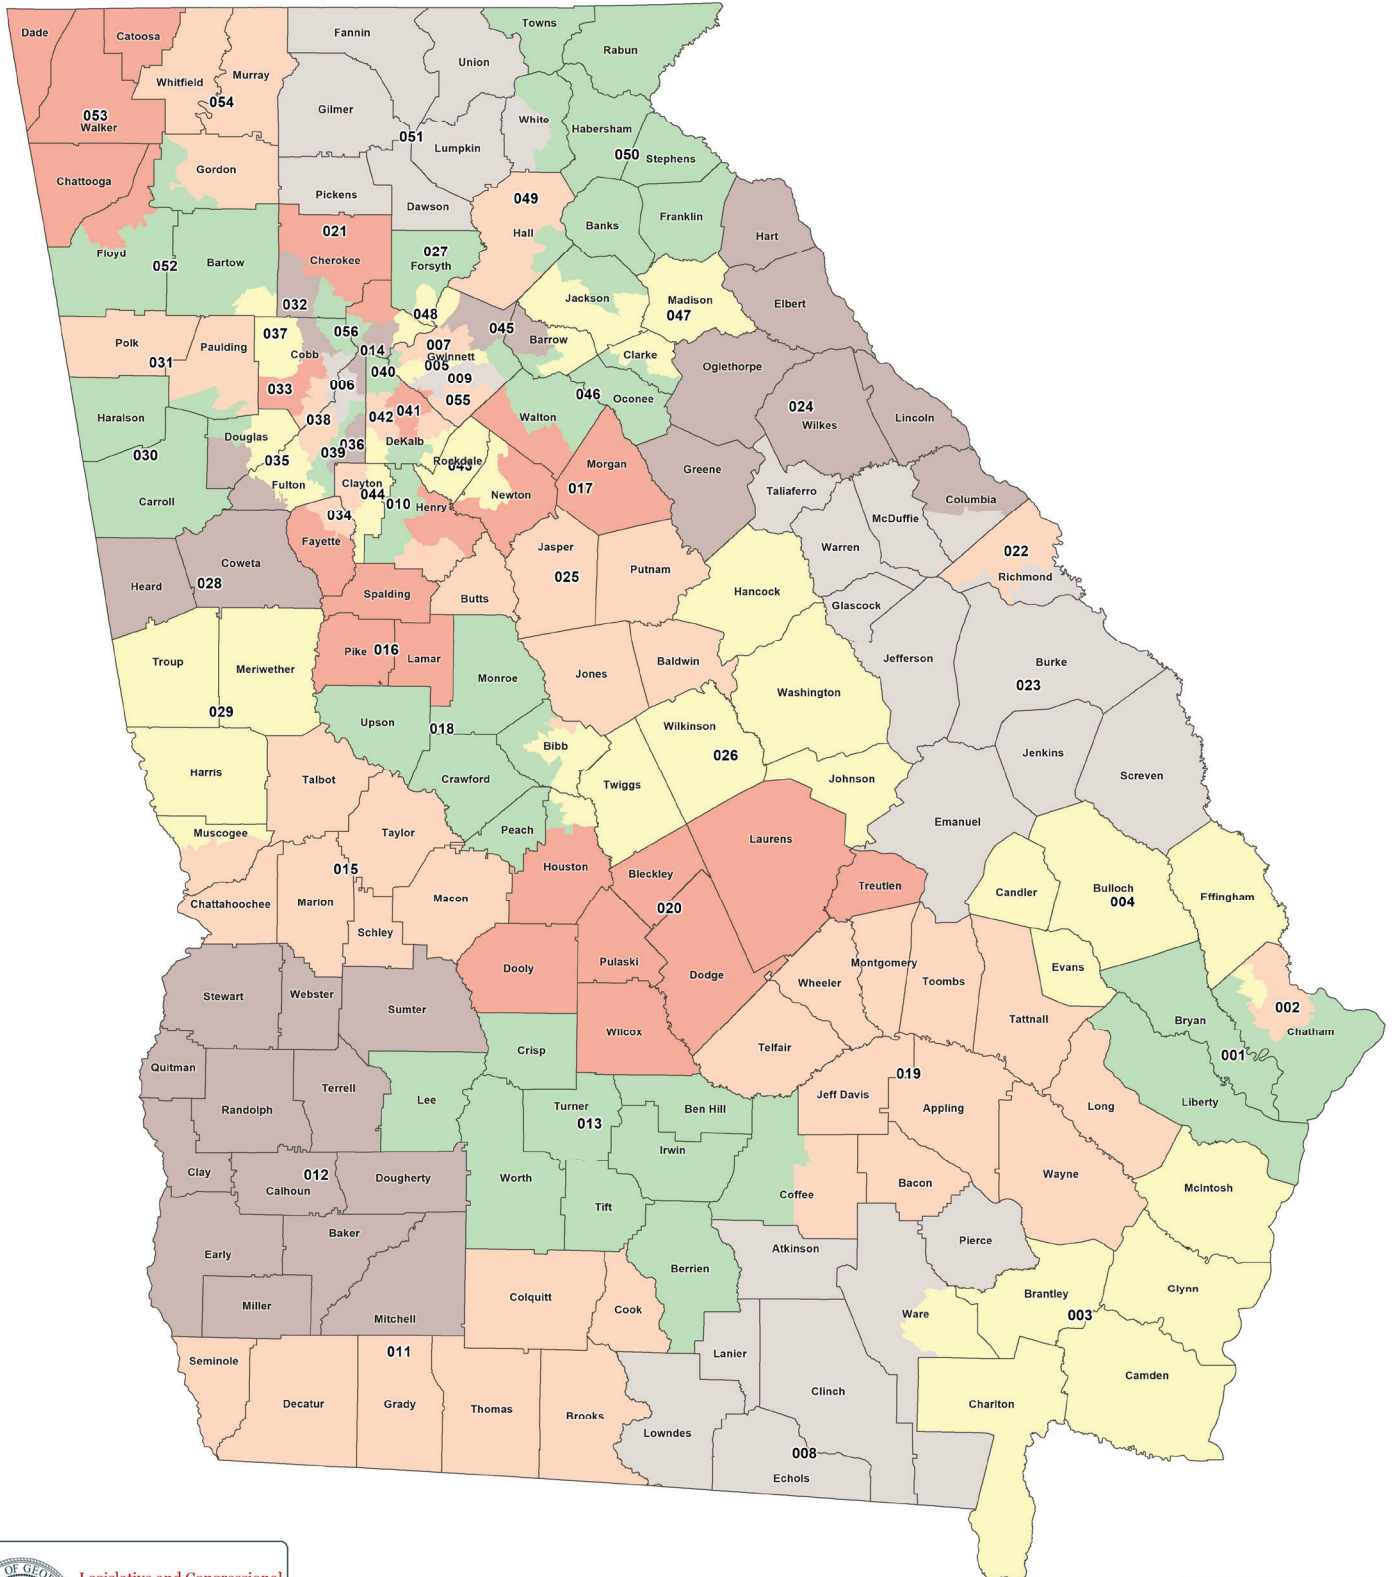

# Georgia Senate Districts- 2022

Client: State  
Plan: Senate-prop1-2021  
Type: Senate

©2021 CALIPER