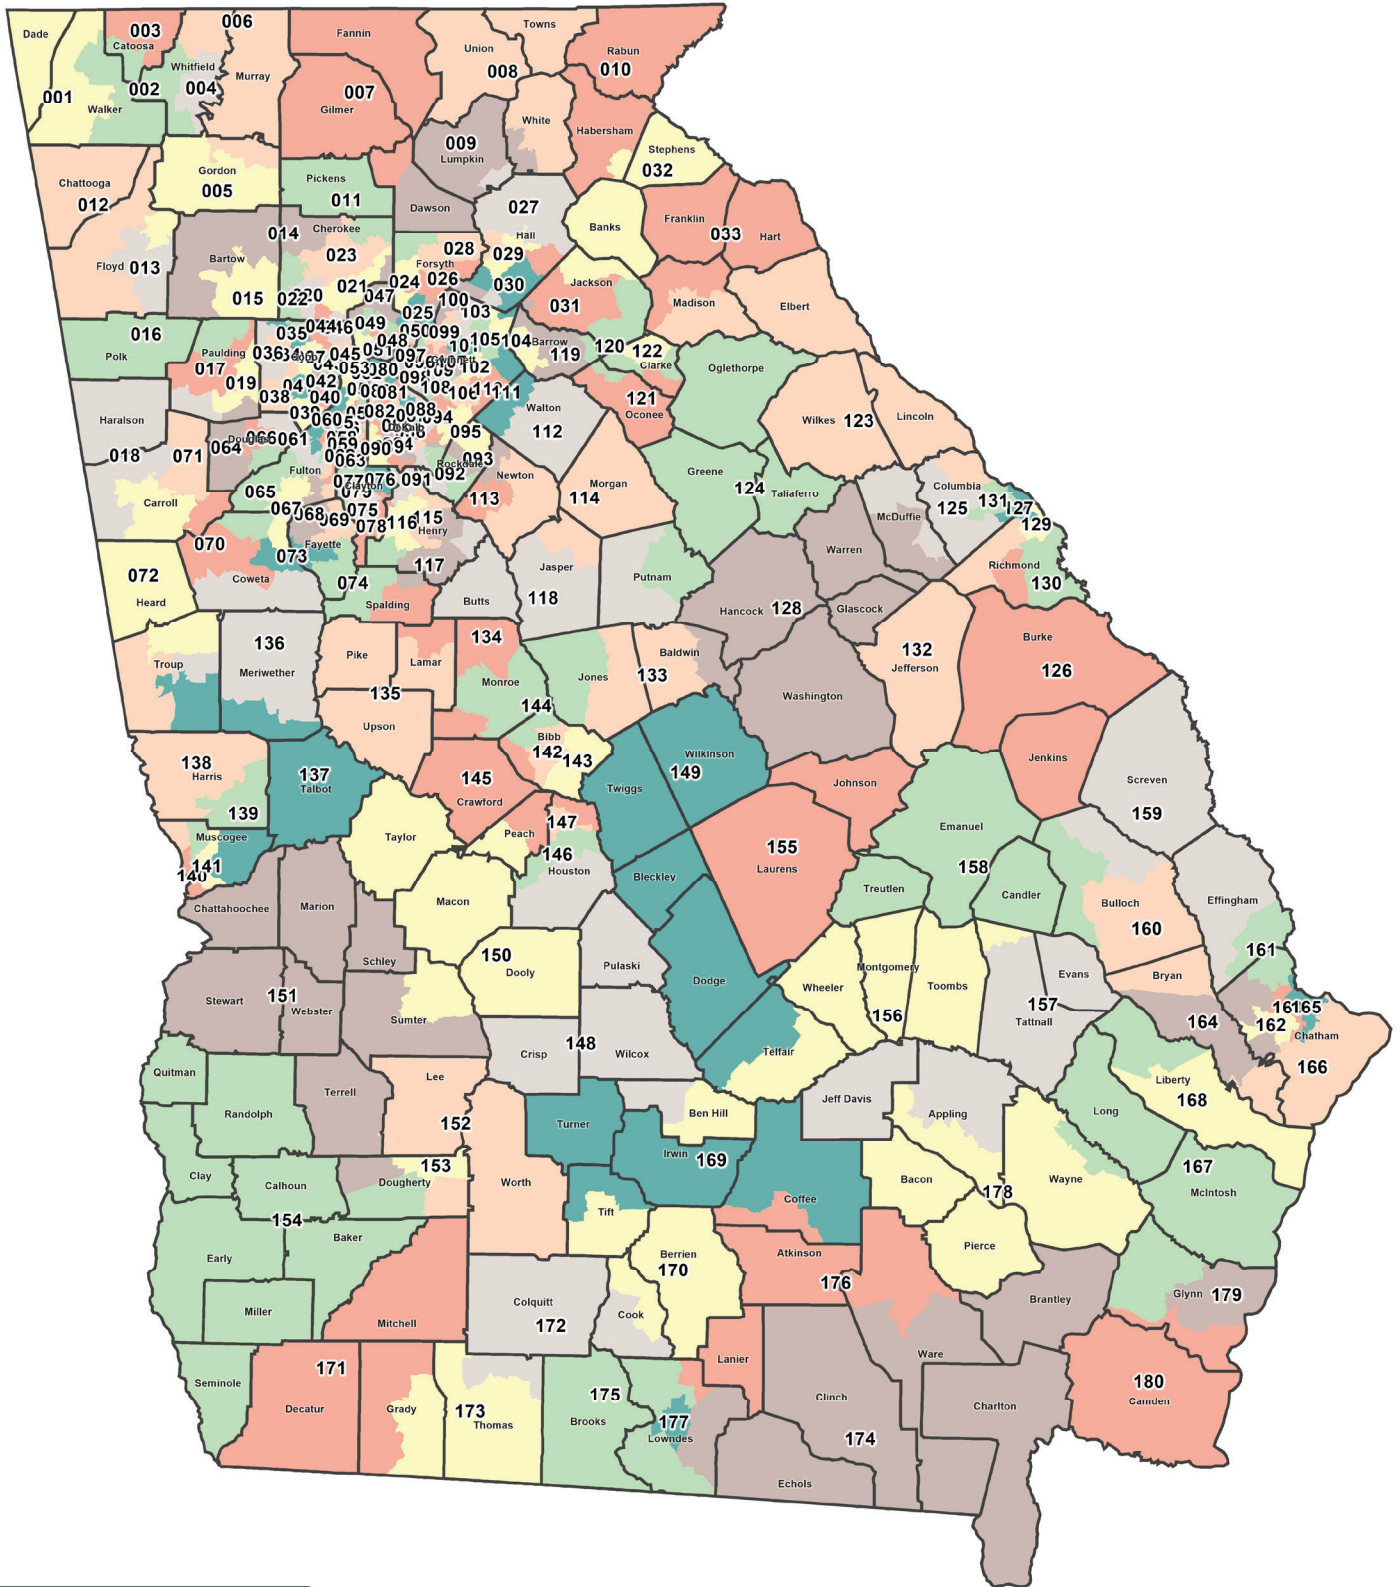

Georgia House Districts- 2022

Client: State
Plan: House-prop1-2021
Type: House

©2021 CALIPER