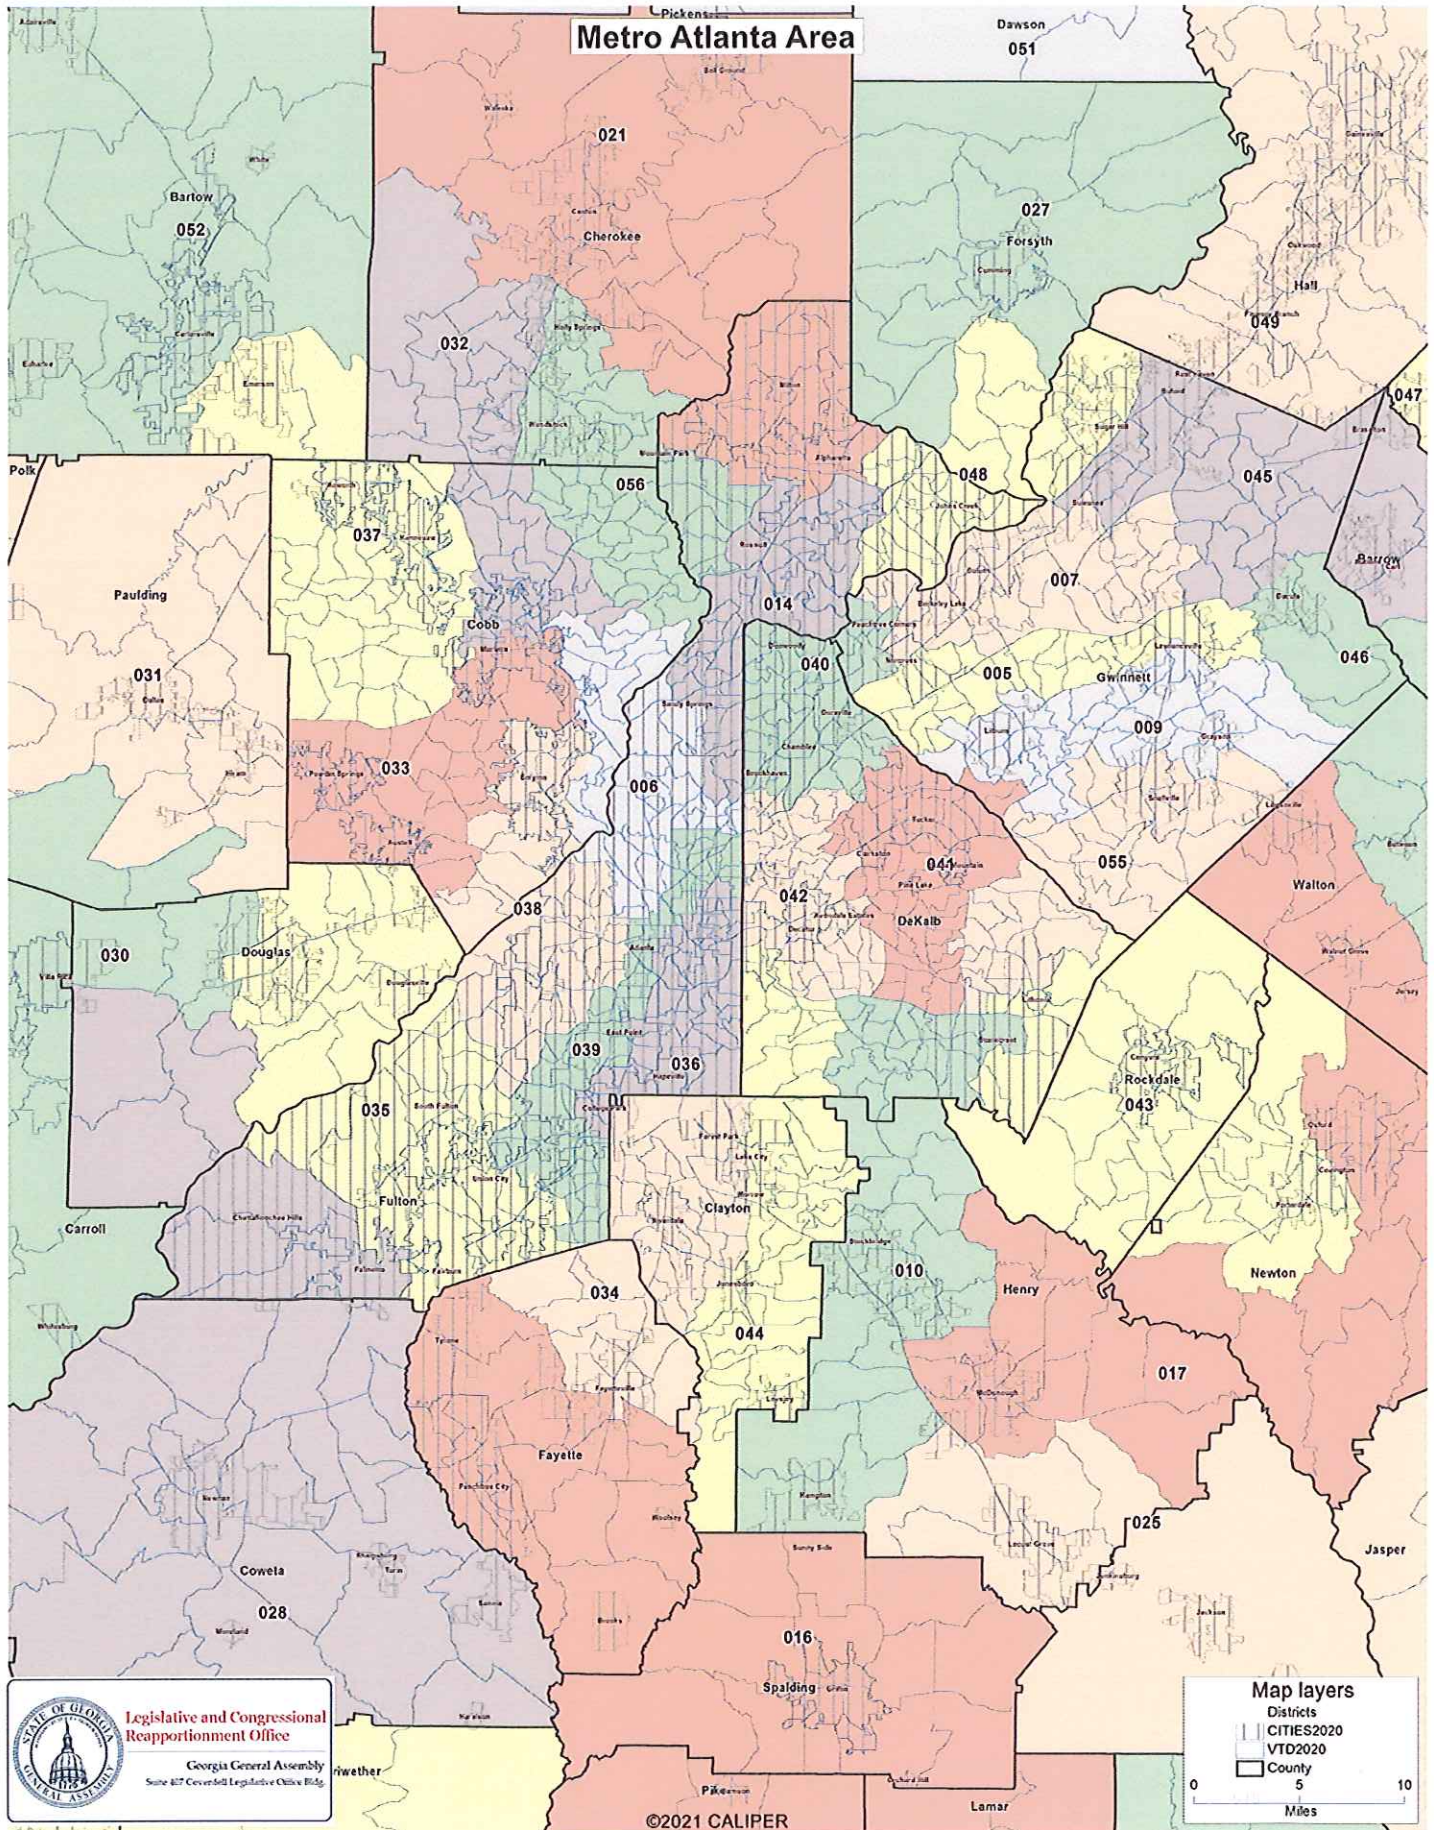

# Georgia Senate Districts- 2022

Client: State  
Plan: Senate-prop1-2021  
Type: Senate

Legislative and Congressional  
Reapportionment Office

Georgia General Assembly  
Suite 817 Coverdell Legislative Office Bldg.